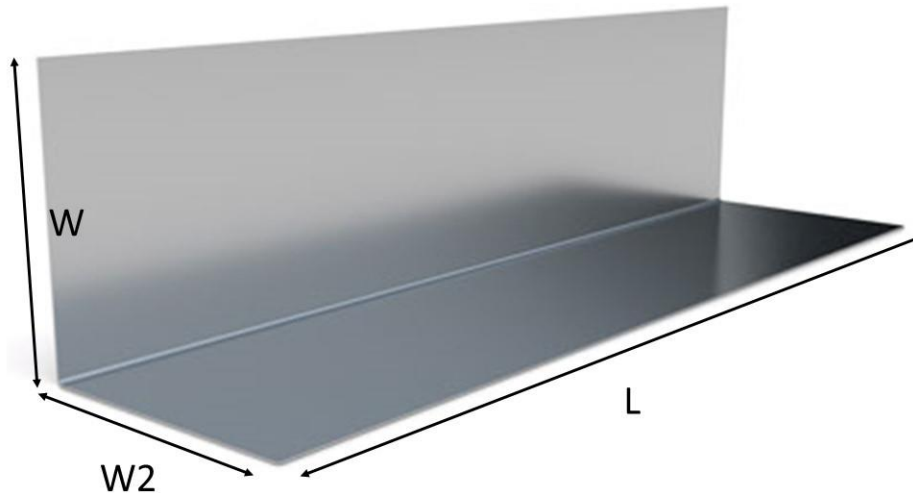

## AS Aluminium Roof Soaker

BPC manufacture aluminium Roof Soakers, designed to protect against weather at the point where a roof meets a vertical face, such as a wall or chimney. Used in conjunction with flashings (or other roof coverings), which should overlay the soakers. Thickness 0.5mm.