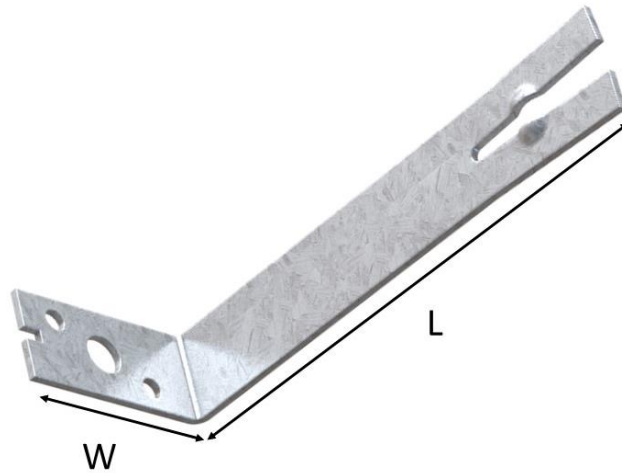

## FC Fishtailed Frame Cramp

The FC Fishtailed Frame Cramp has a unique fishtailed end complete with 50mm upstand, three fixing holes and fishtailed end. Available in 2.0mm thick galvanised steel to BS EN 10346 DX51D + G275.

### Product