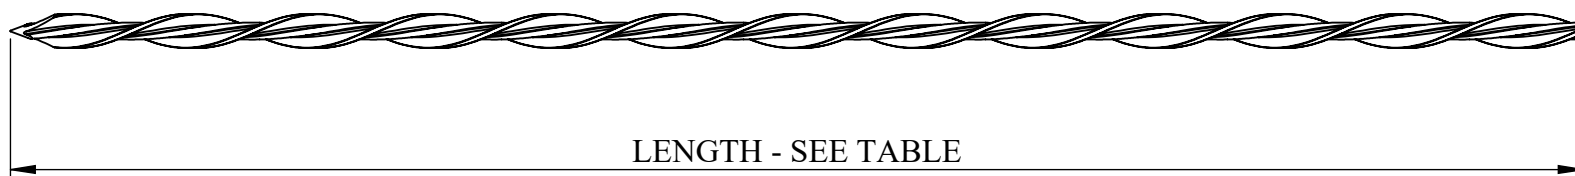

HELI-4.5-ONE Timber Frame Wall Tie

LENGTH	170	195	220	245	270	295
CAVITY SIZE	UP TO 50	51 - 75	76 - 100	101 - 125	126 - 150	151 - 165

Proven Products
Reliable Service
Competitive Prices