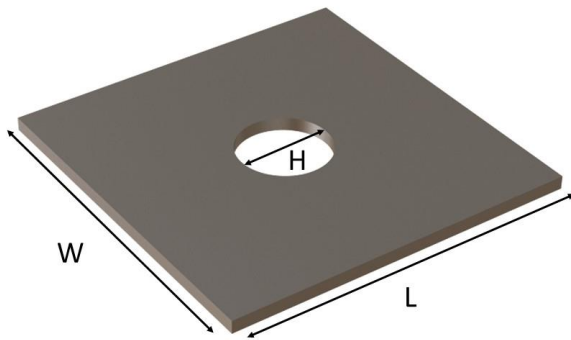

SPW Square Plate Washer

The SPL Square plate washer is available ex-stock in pre-galvanised finish. Thickness 2.3mm. Non standard sizes and stainless steel available to order.

Product

SPW

Features:

- Easy to use

Packaging:

- Box Quantities see table

Product Details				
Product code	Dimensions (mm)			Box Quantity
	W	L	H	
SPW/50/10	50	50	M10	100
SPW/50/12	50	50	M12	100
SPW/50/20	50	50	M20	100