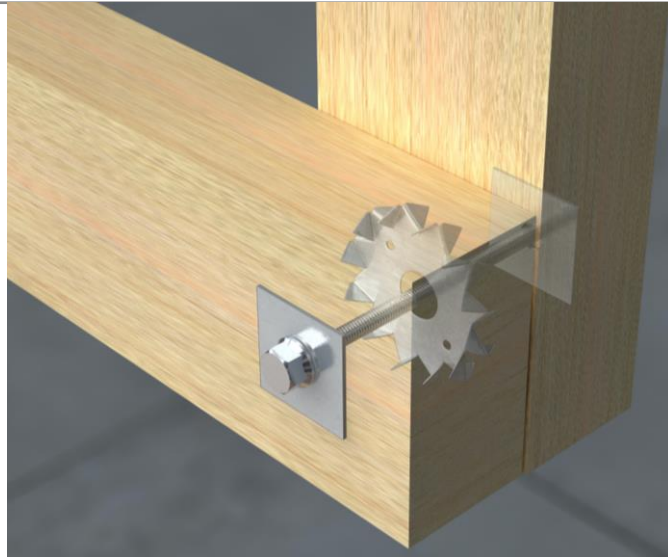

SPW Square Plate Washer

The SPL Square plate washer is available ex-stock in pre-galvanised finish. Thickness 2.3mm. Non standard sizes and stainless steel available to order.

Product

SPW

Features:

- Easy to use