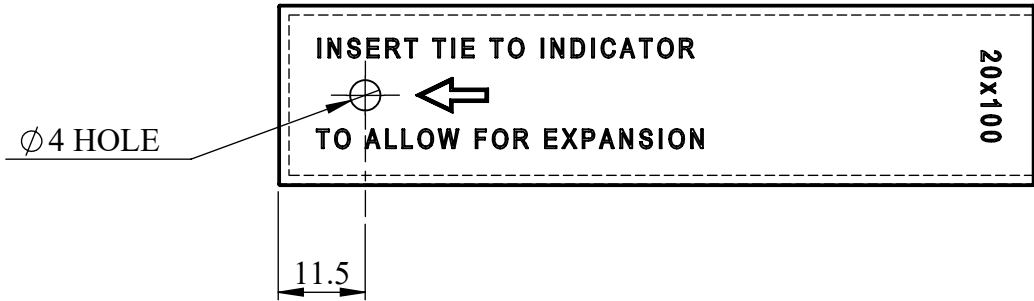

V36 Debonding Sleeve

SIZES AVAILABLE TO SUIT TIE :	LENGTHS
19 WIDE	100
	120
	150
25 WIDE	100
30 WIDE	100

Proven Products
Reliable Service
Competitive Prices