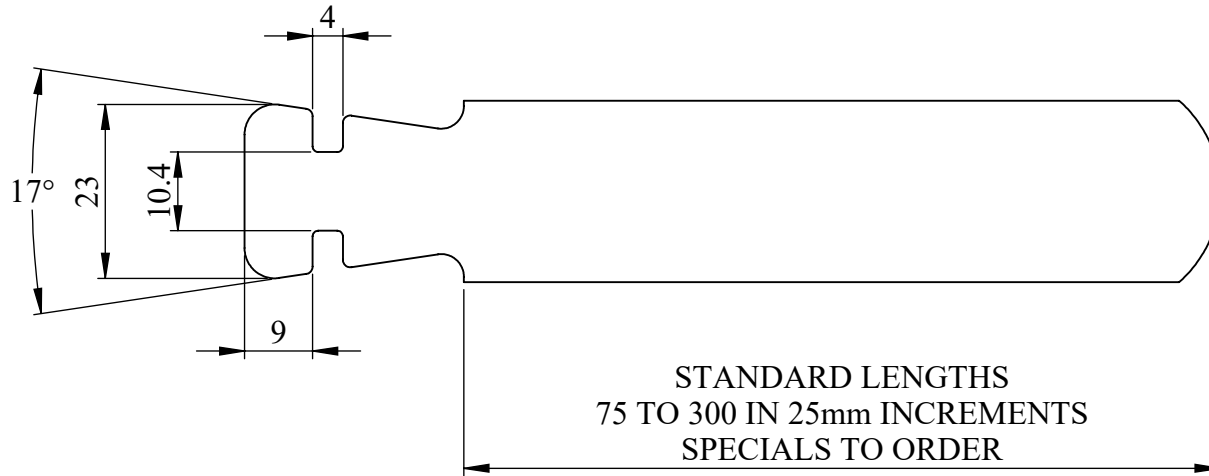

V8PE Dovetail Plain End Tie

Dimension 't'
Up to and including 200mm long = 2mm
Over 200mm long = 2.3mm