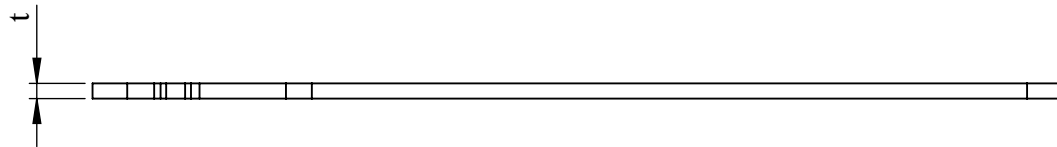

V8PE Dovetail Plain End Tie

Dimension 't'
Up to and including 200mm long = 2mm
Over 200mm long = 2.3mm