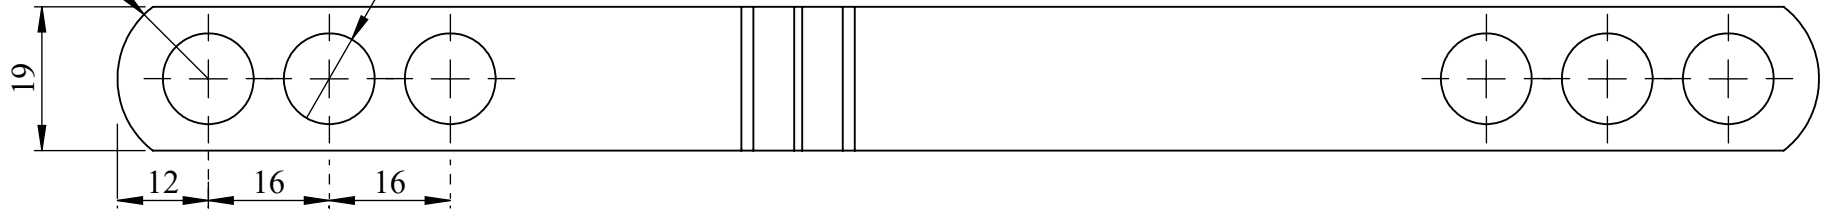

# VS6 Heavy Duty Dripped Safety Tie

R12 SAFETY END

3 x  $\varnothing$  12 HOLES

**Proven Products**  
**Reliable Service**  
**Competitive Prices**