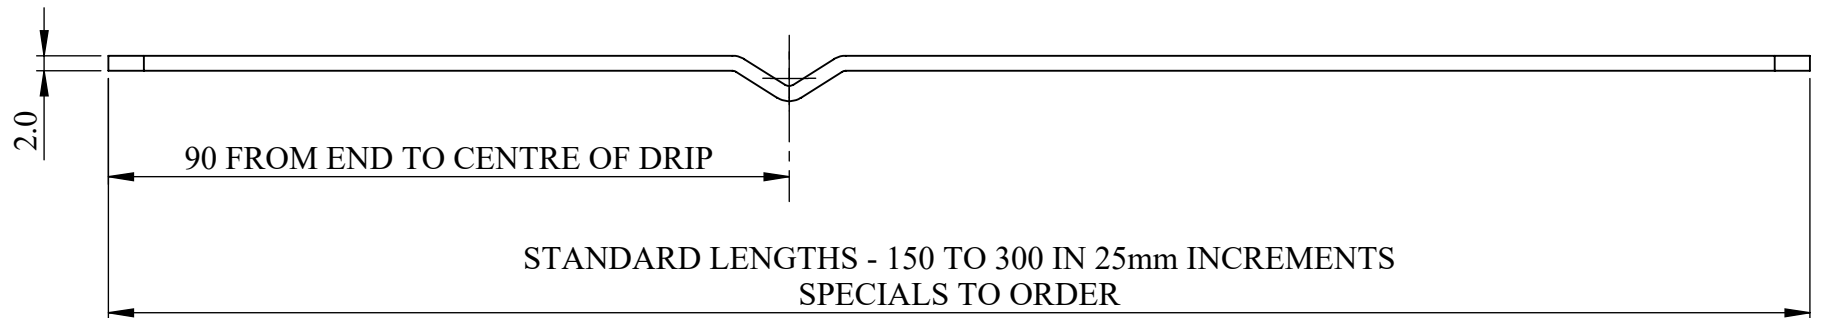

# VS6 Heavy Duty Dripped Safety Tie

R12 SAFETY END

3 x  $\varnothing$  12 HOLES

**Proven Products**  
**Reliable Service**  
**Competitive Prices**