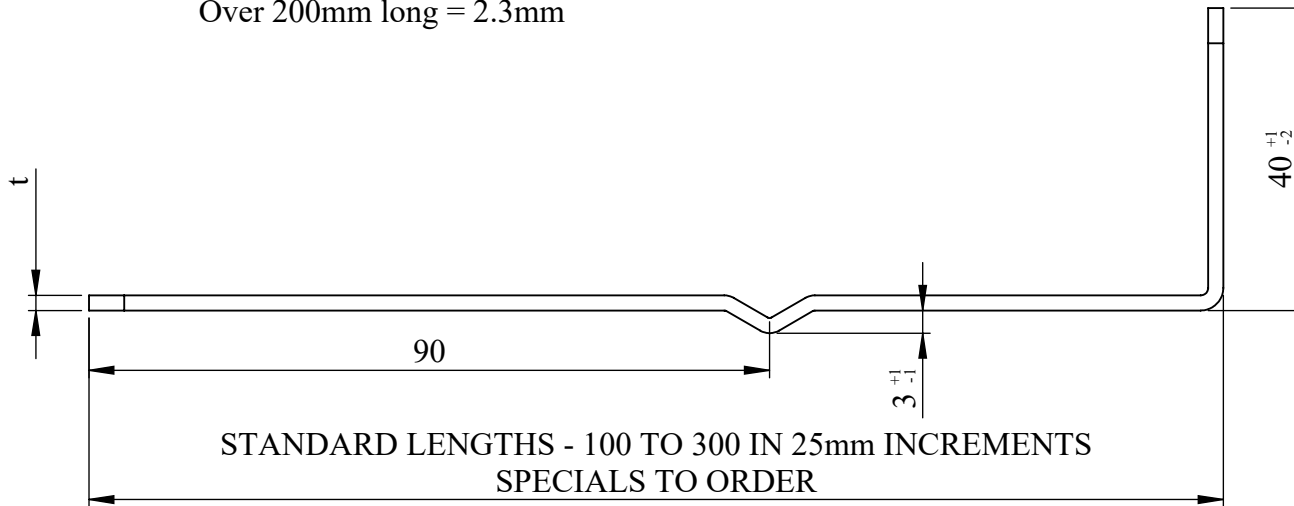

# VS7D Slotted Frame Cramp With Drip

Dimension 't'  
Up to and including 200mm long = 2mm  
Over 200mm long = 2.3mm

**Proven Products**  
**Reliable Service**  
**Competitive Prices**