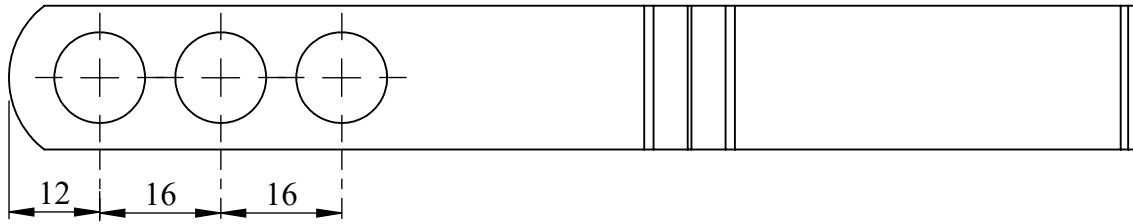

# VS7D Slotted Frame Cramp With Drip

Dimension 't'  
Up to and including 200mm long = 2mm  
Over 200mm long = 2.3mm

**Proven Products**  
**Reliable Service**  
**Competitive Prices**