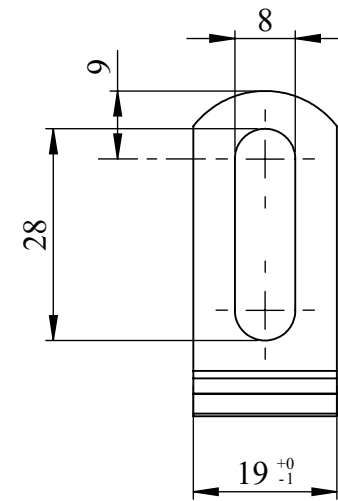

# VS7D Slotted Frame Cramp With Drip

Dimension 't'  
Up to and including 200mm long = 2mm  
Over 200mm long = 2.3mm

**Proven Products**  
**Reliable Service**  
**Competitive Prices**