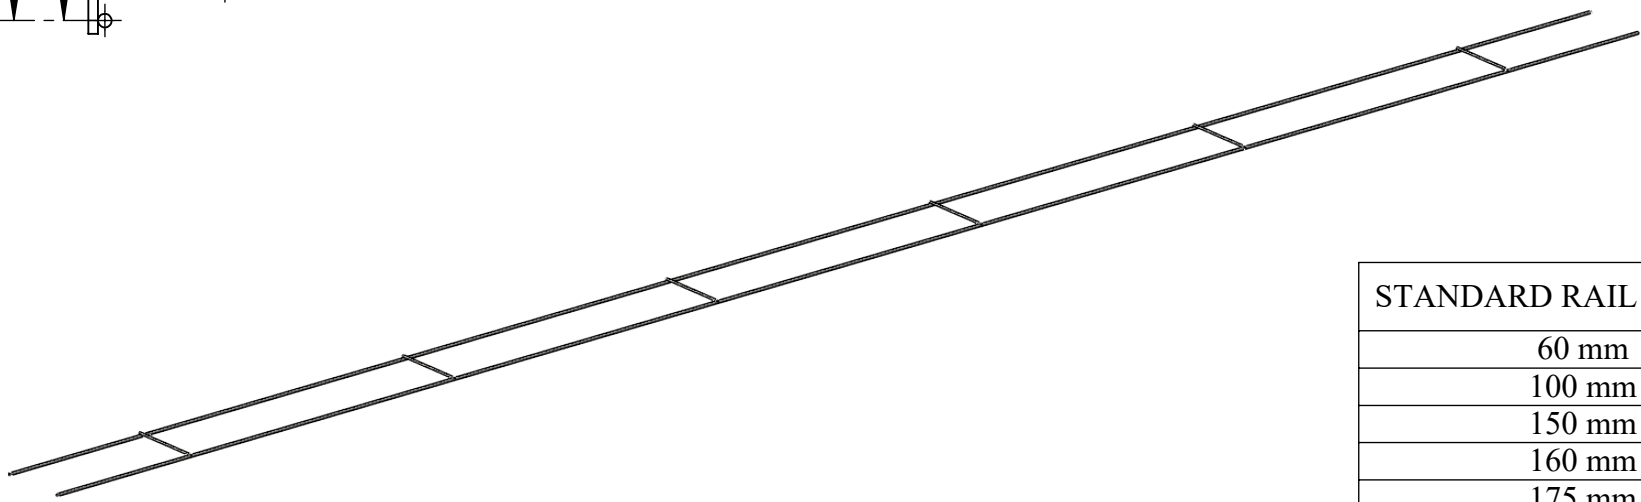

# VW3 Vista Weld

STANDARD RAIL CENTRES	WALL WIDTH
60 mm	100 mm
100 mm	140 mm
150 mm	190 mm
160 mm	200 mm
175 mm	215 mm

**Proven Products**  
**Reliable Service**  
**Competitive Prices**