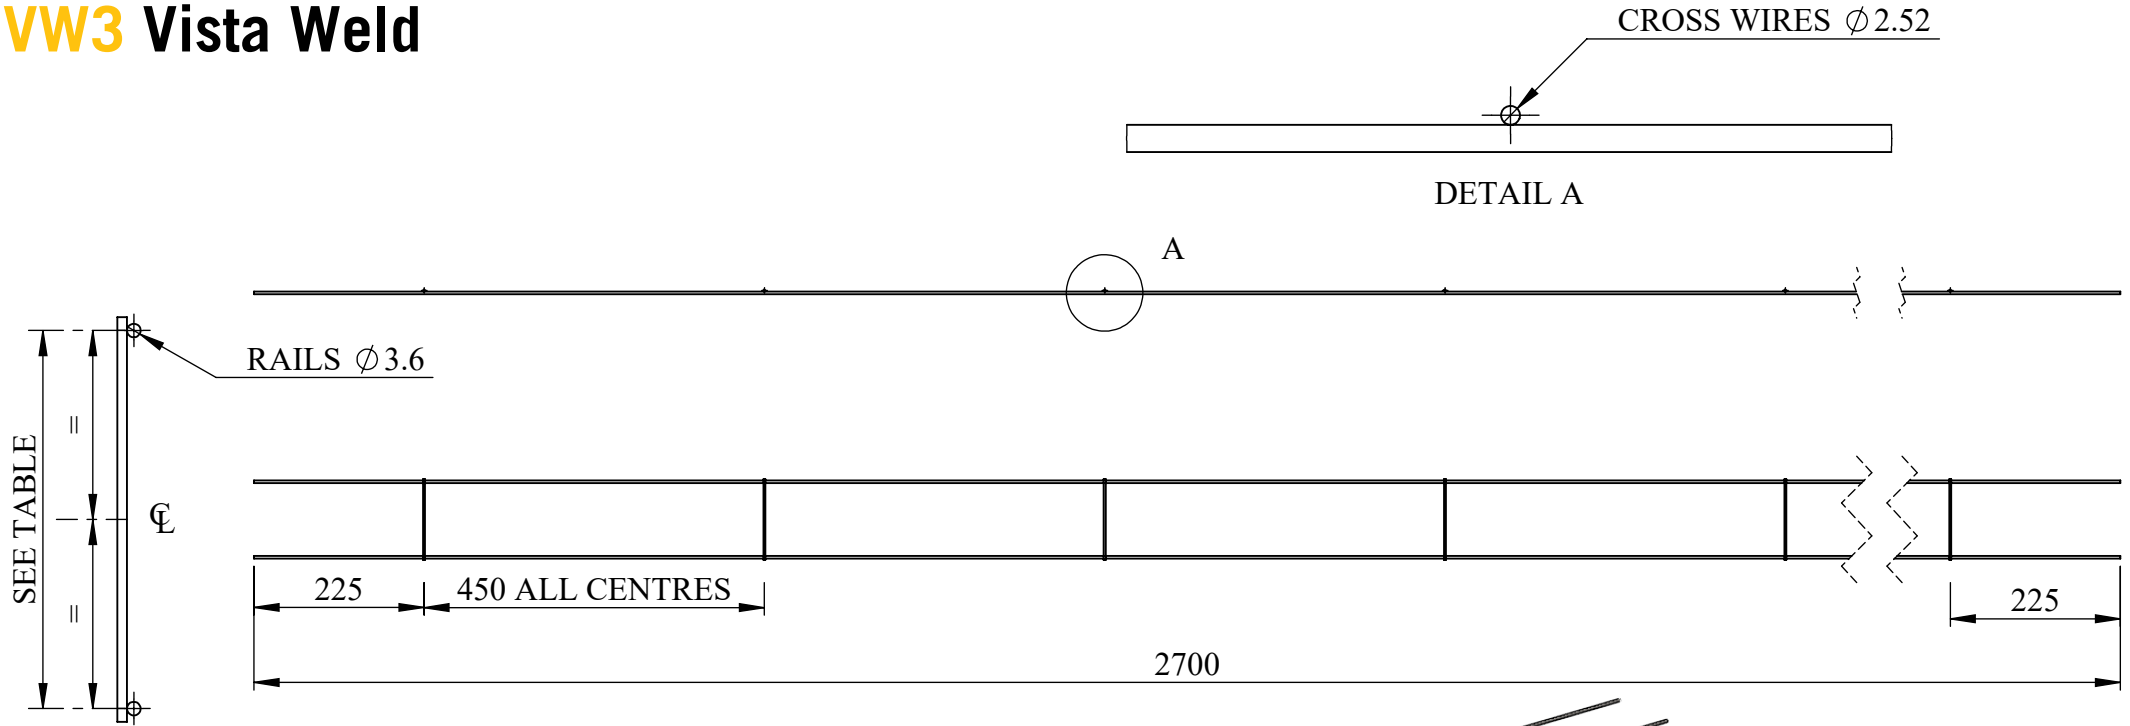

# VW3 Vista Weld

STANDARD RAIL CENTRES	WALL WIDTH
60 mm	100 mm
100 mm	140 mm
150 mm	190 mm
160 mm	200 mm
175 mm	215 mm

**Proven Products**  
**Reliable Service**  
**Competitive Prices**