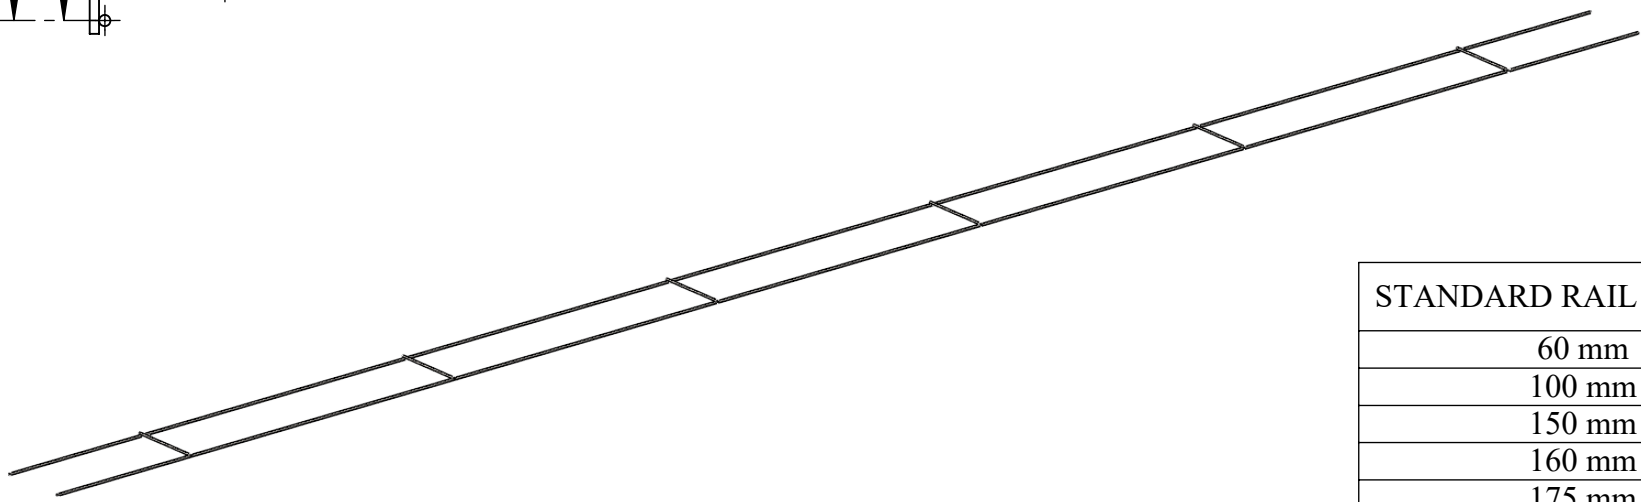

VW3 Vista Weld 3

STANDARD RAIL CENTRES	WALL WIDTH
60 mm	100 mm
100 mm	140 mm
150 mm	190 mm
160 mm	200 mm
175 mm	215 mm

Proven Products
Reliable Service
Competitive Prices