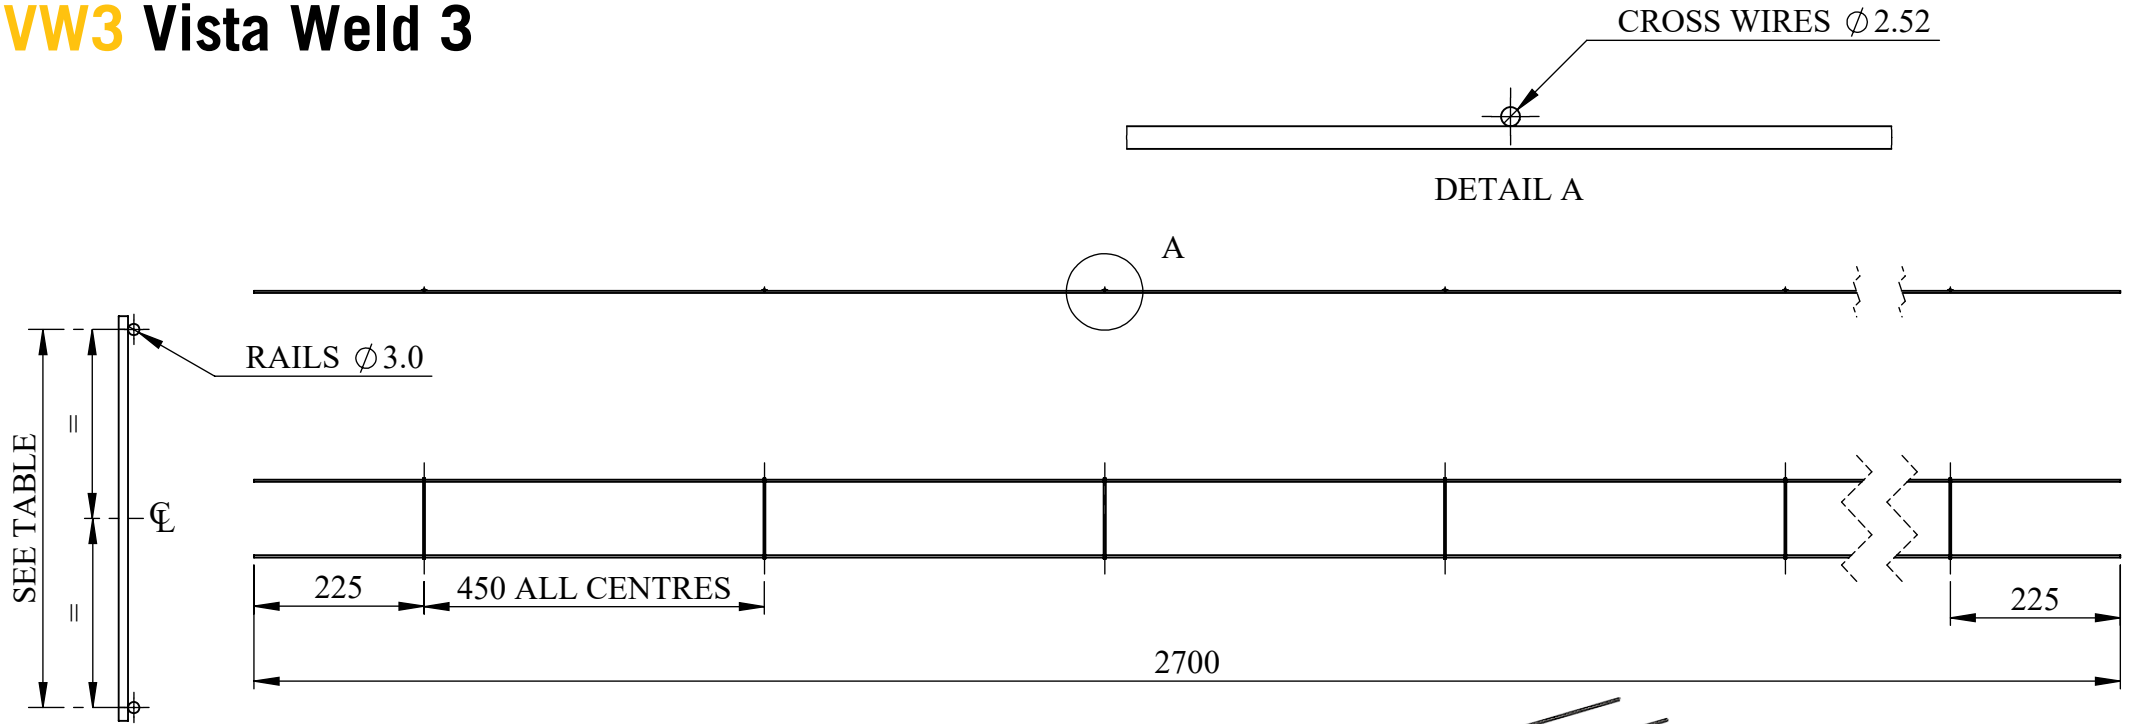

VW3 Vista Weld 3

STANDARD RAIL CENTRES	WALL WIDTH
60 mm	100 mm
100 mm	140 mm
150 mm	190 mm
160 mm	200 mm
175 mm	215 mm

Proven Products
Reliable Service
Competitive Prices