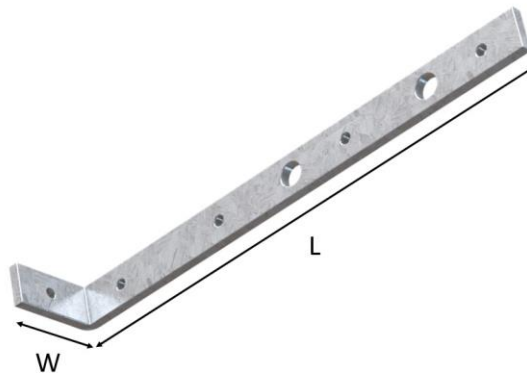

WBT Window Board Tie

The WBT Window Board Tie is a pre-galvanised bracket designed to attach window boards to masonry wall. Manufactured from 13 x 3mm galvanised steel to BS EN 10346 + G275.

Product

WBT

Packaging:

- Box quantities see table below

Product Details				
Product code	Dimensions (mm)			Box Quantity
	T	L	W	
WBT/1/BENT	3.0	150	25	200