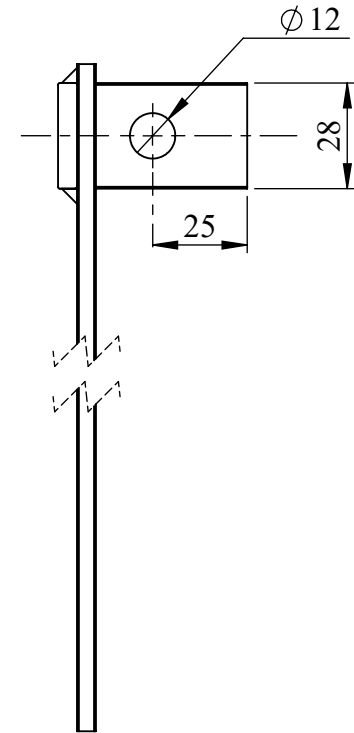

WES Welded E Stem

STANDARD LENGTHS
300 - 600 in 50mm INCREMENTS
SPECIALS TO ORDER

Proven Products
Reliable Service
Competitive Prices