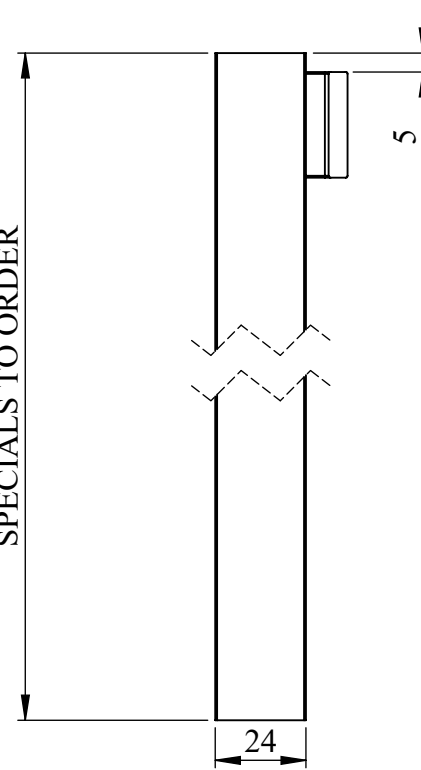

WES Welded E Stem

STANDARD LENGTHS
300 - 600 in 50mm INCREMENTS
SPECIALS TO ORDER

Proven Products
Reliable Service
Competitive Prices