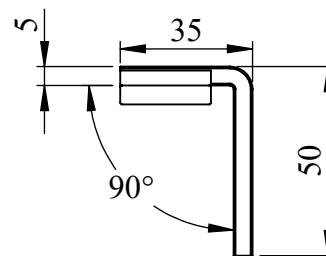

WES Welded E Stem

STANDARD LENGTHS
300 - 600 in 50mm INCREMENTS
SPECIALS TO ORDER

Proven Products
Reliable Service
Competitive Prices